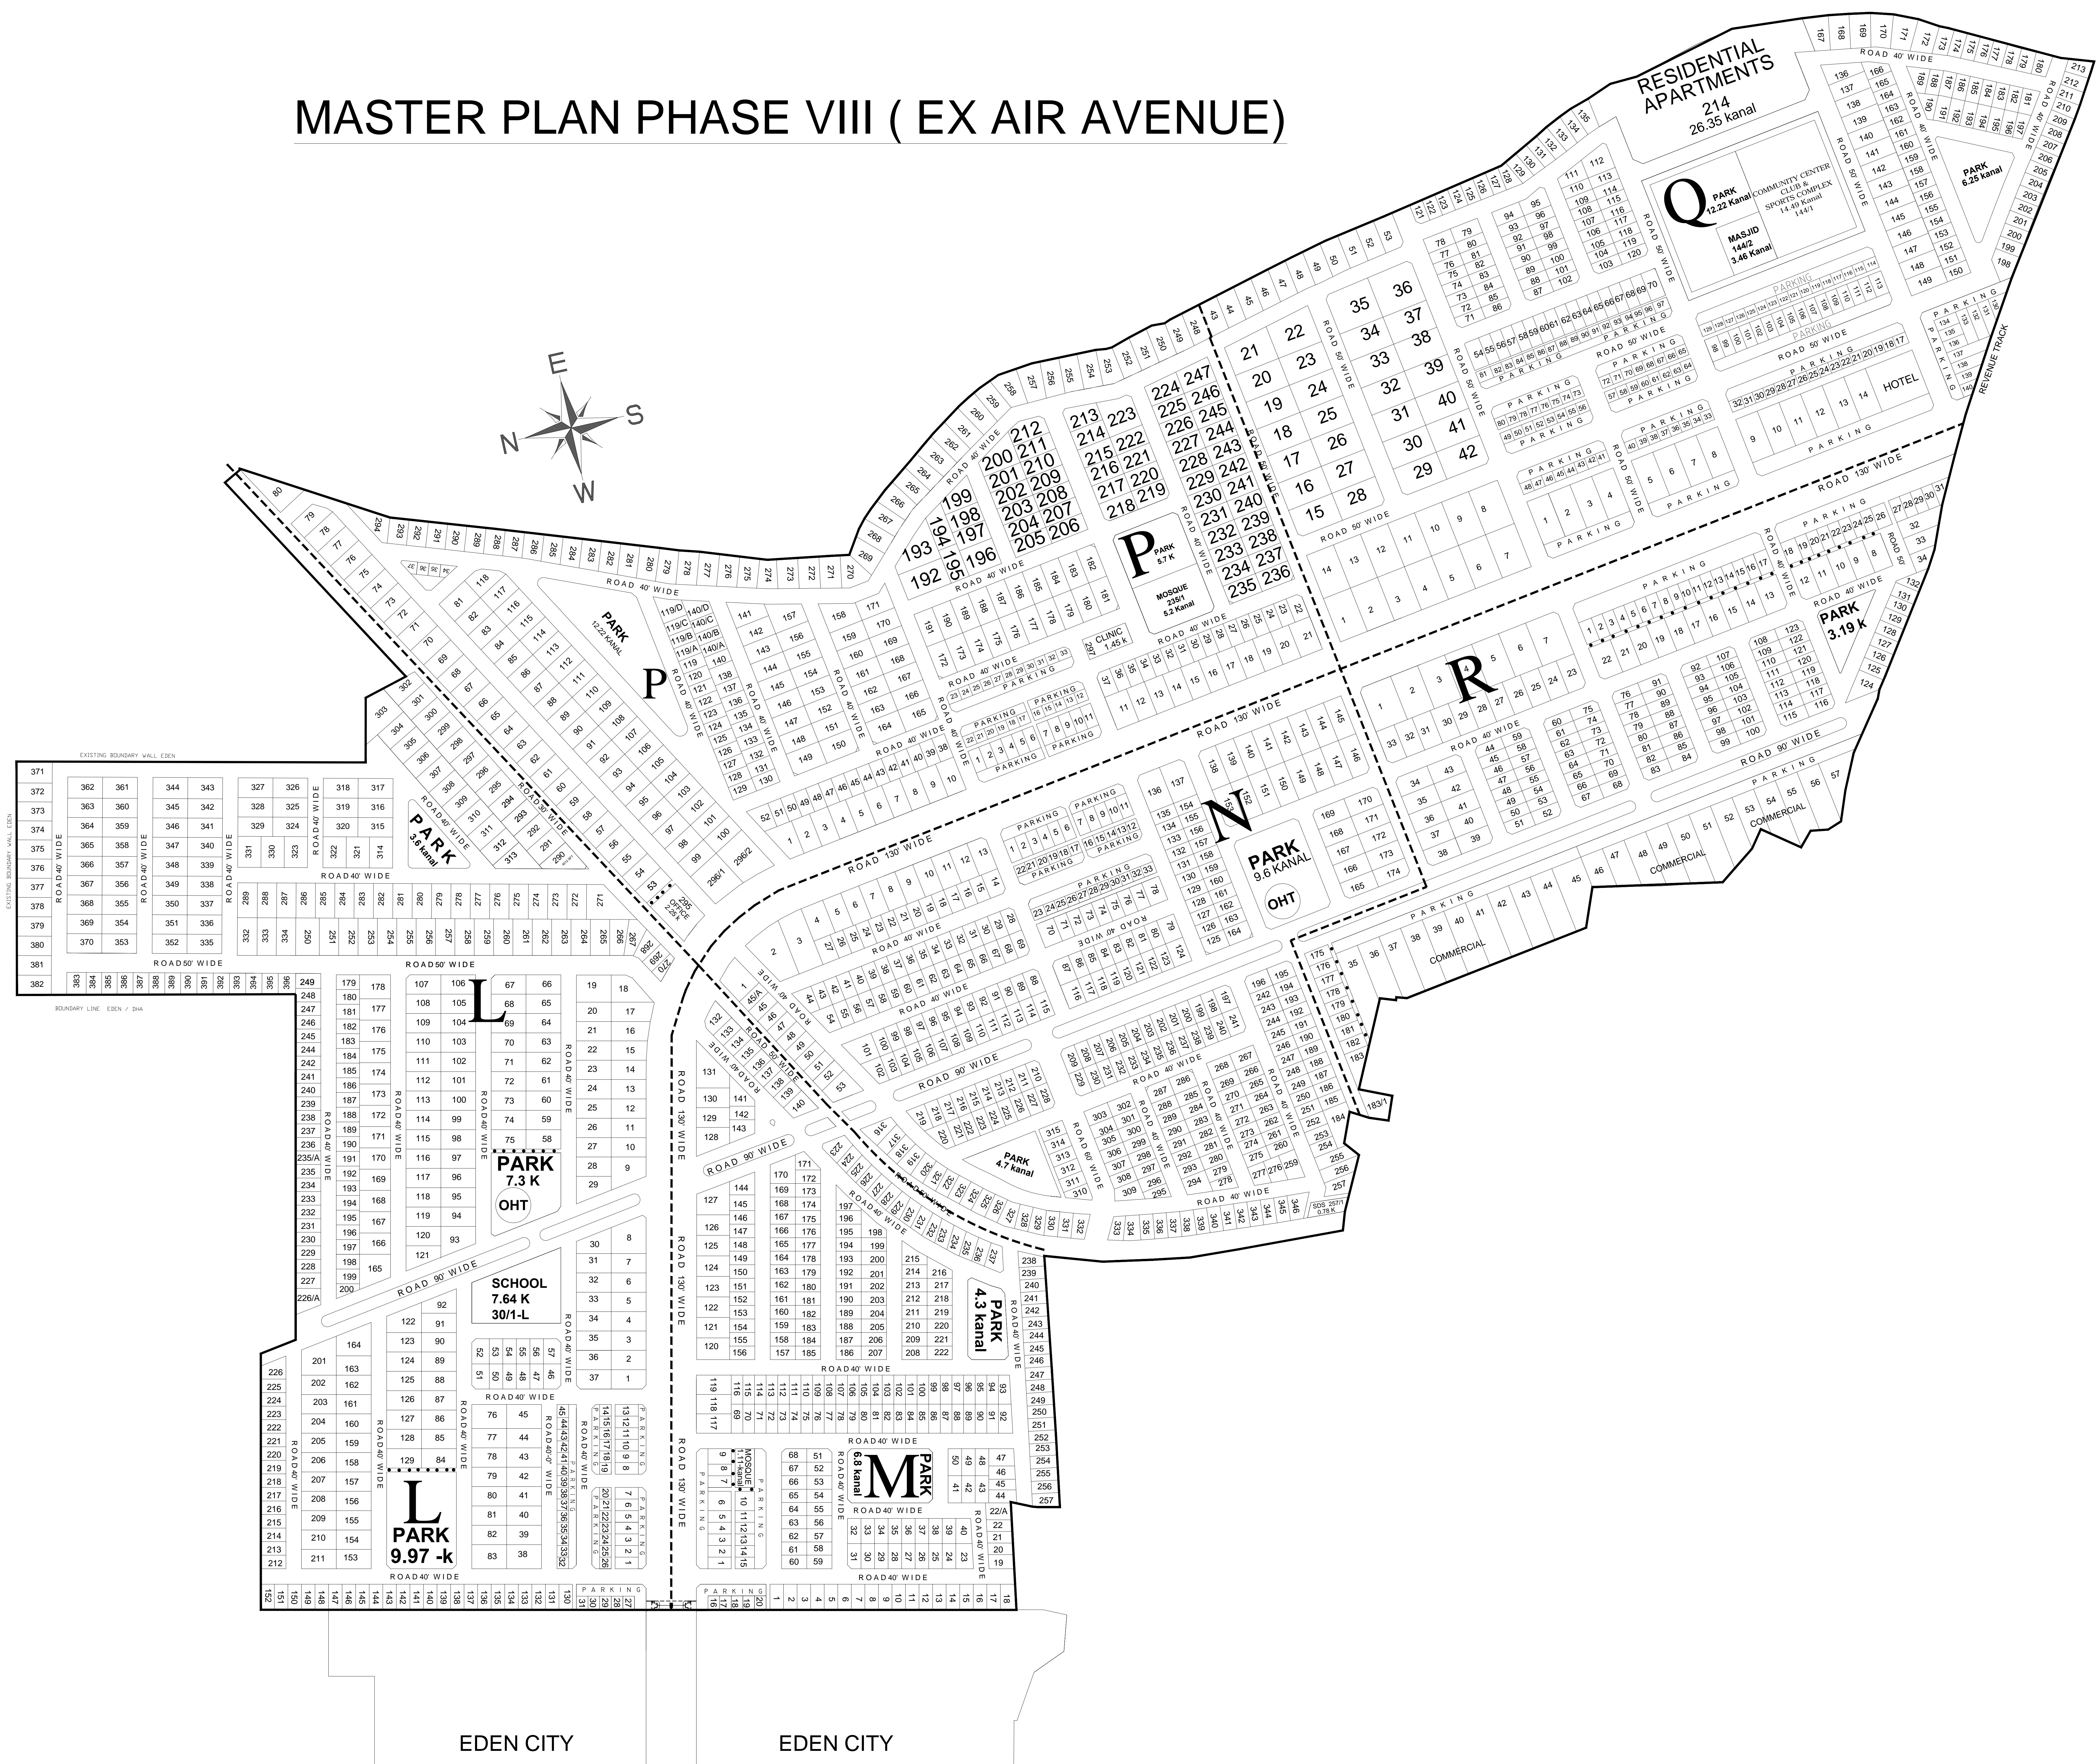

MASTER PLAN PHASE VIII (EX AIR AVENUE)

RESIDENTIAL APARTMENTS
214
26.35 Kanal

Q PARK
2.22 Kanal
COMMUNITY CENTER
CLUB &
SPORTS COMPLEX
14.49 Kanal
1441
MASJID
3.46 Kanal

PARK
6.25 Kanal

HOTEL

P PARK
5.7 K
6.2 Kanal
MOSQUE
2.8/1

R

N PARK
9.6 Kanal
OHT

PARK
5.6 Kanal

L PARK
7.3 K
OHT

SCHOOL
7.64 K
30/1-L

L PARK
9.97 -k

PARK
4.3 Kanal

M PARK
6.8 Kanal

EDEN CITY

EDEN CITY